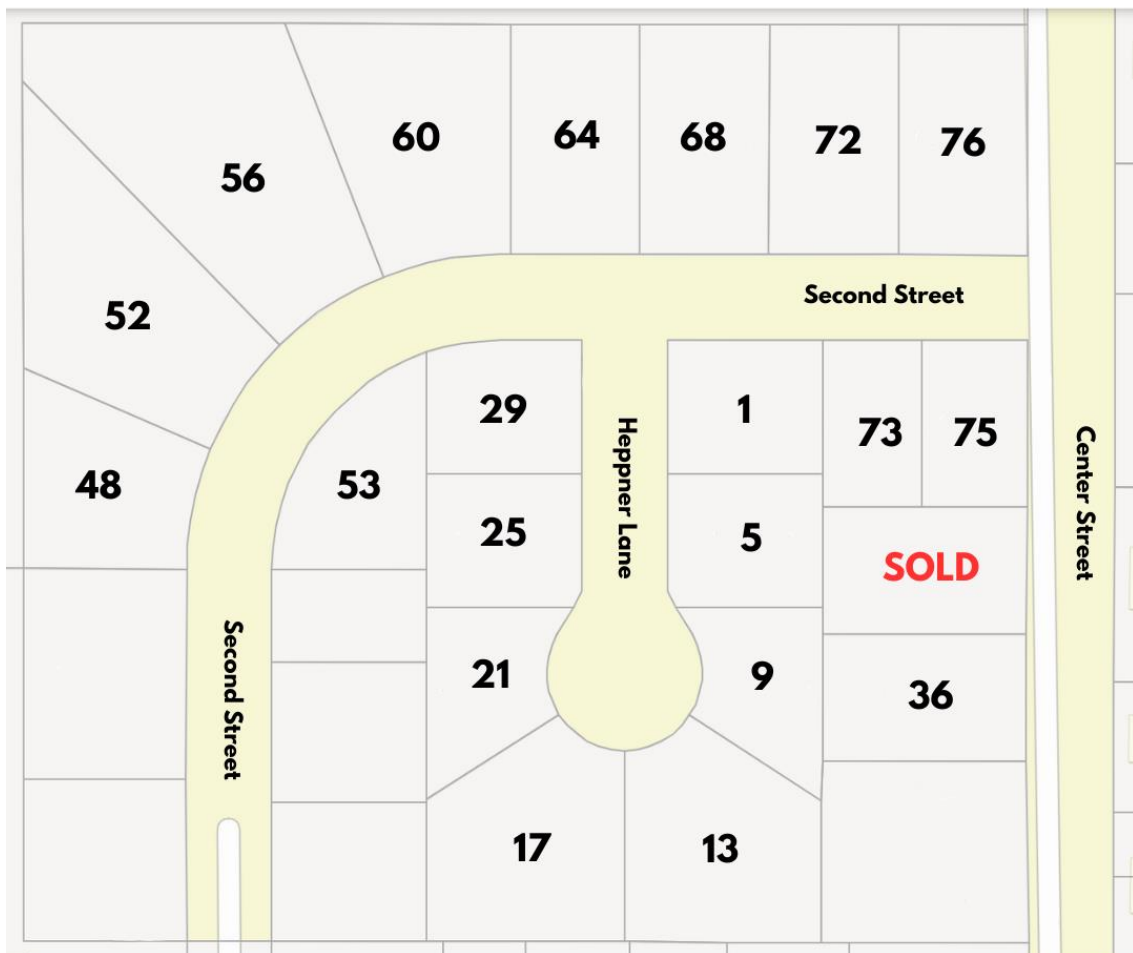

Heppner Estates

Build your dream home in Lowe Farm's newest residential development!

Welcome to Heppner Estates, where you can enjoy friendly small town living without the big town prices. Lots are fully serviced and conveniently located close to school, church, walking paths, and various downtown businesses. Fibre internet is in place at the edge of the development and available for hookup. Contact your Realtor today for more information and to choose your lot. Price plus GST.

Starting at $30,000 + GST per lot